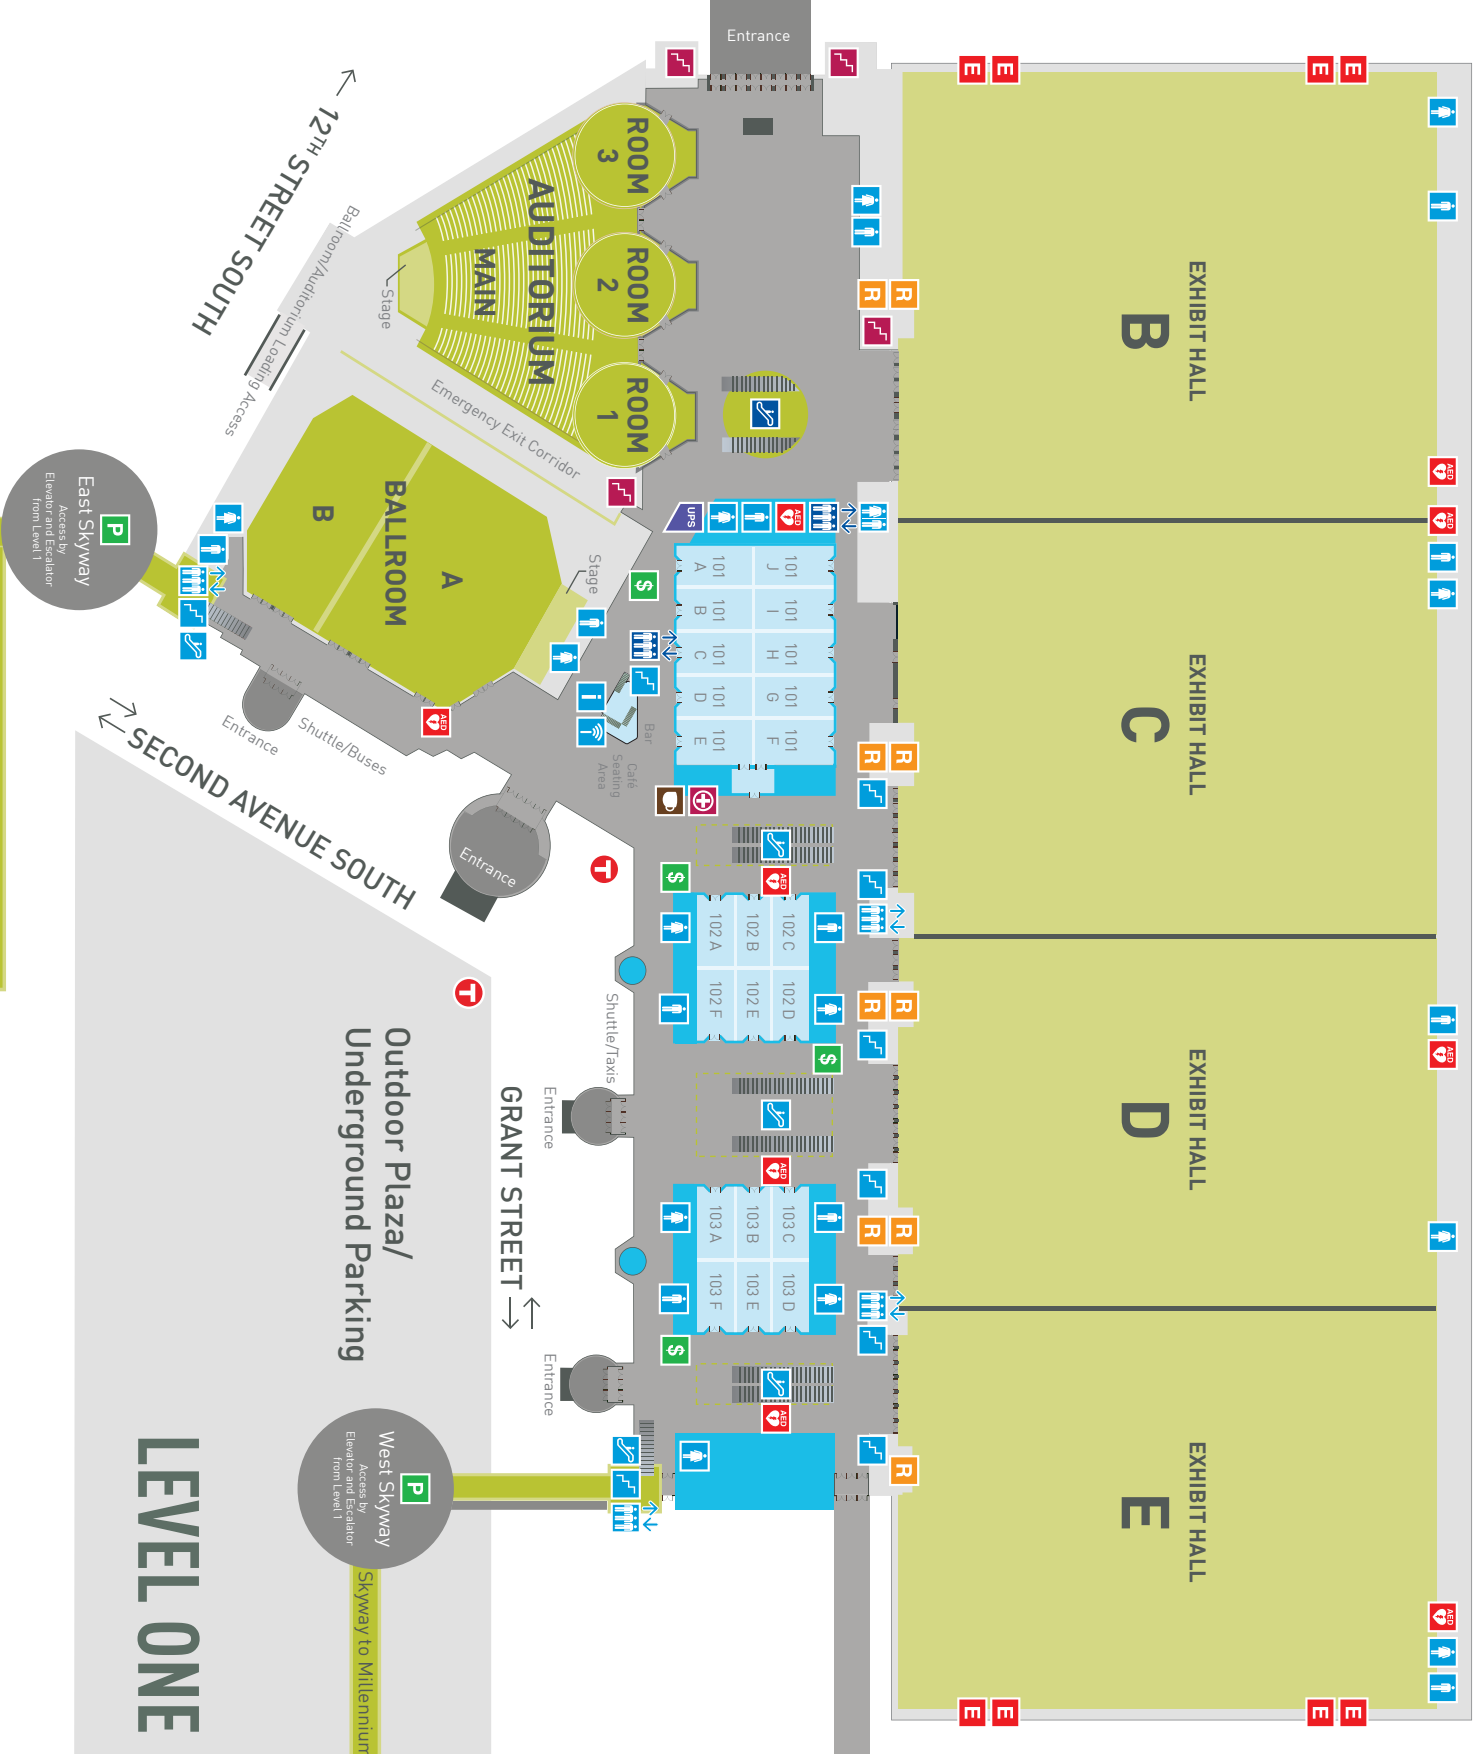

PARKING

← THIRD AVENUE SOUTH →

← 12TH STREET SOUTH

LEVEL ONE

← FIRST AVENUE SOUTH →

← Skyway to Ivy, Hilton and Downtown Hotels

Skyway to Millennium & Hyatt Hotels

West Skyway

Access by Elevator and Escalator from Level 1

Outdoor Plaza/  
Underground Parking

GRANT STREET

← SECOND AVENUE SOUTH

← 12TH STREET SOUTH

East Skyway

Access by Elevator and Escalator from Level 1